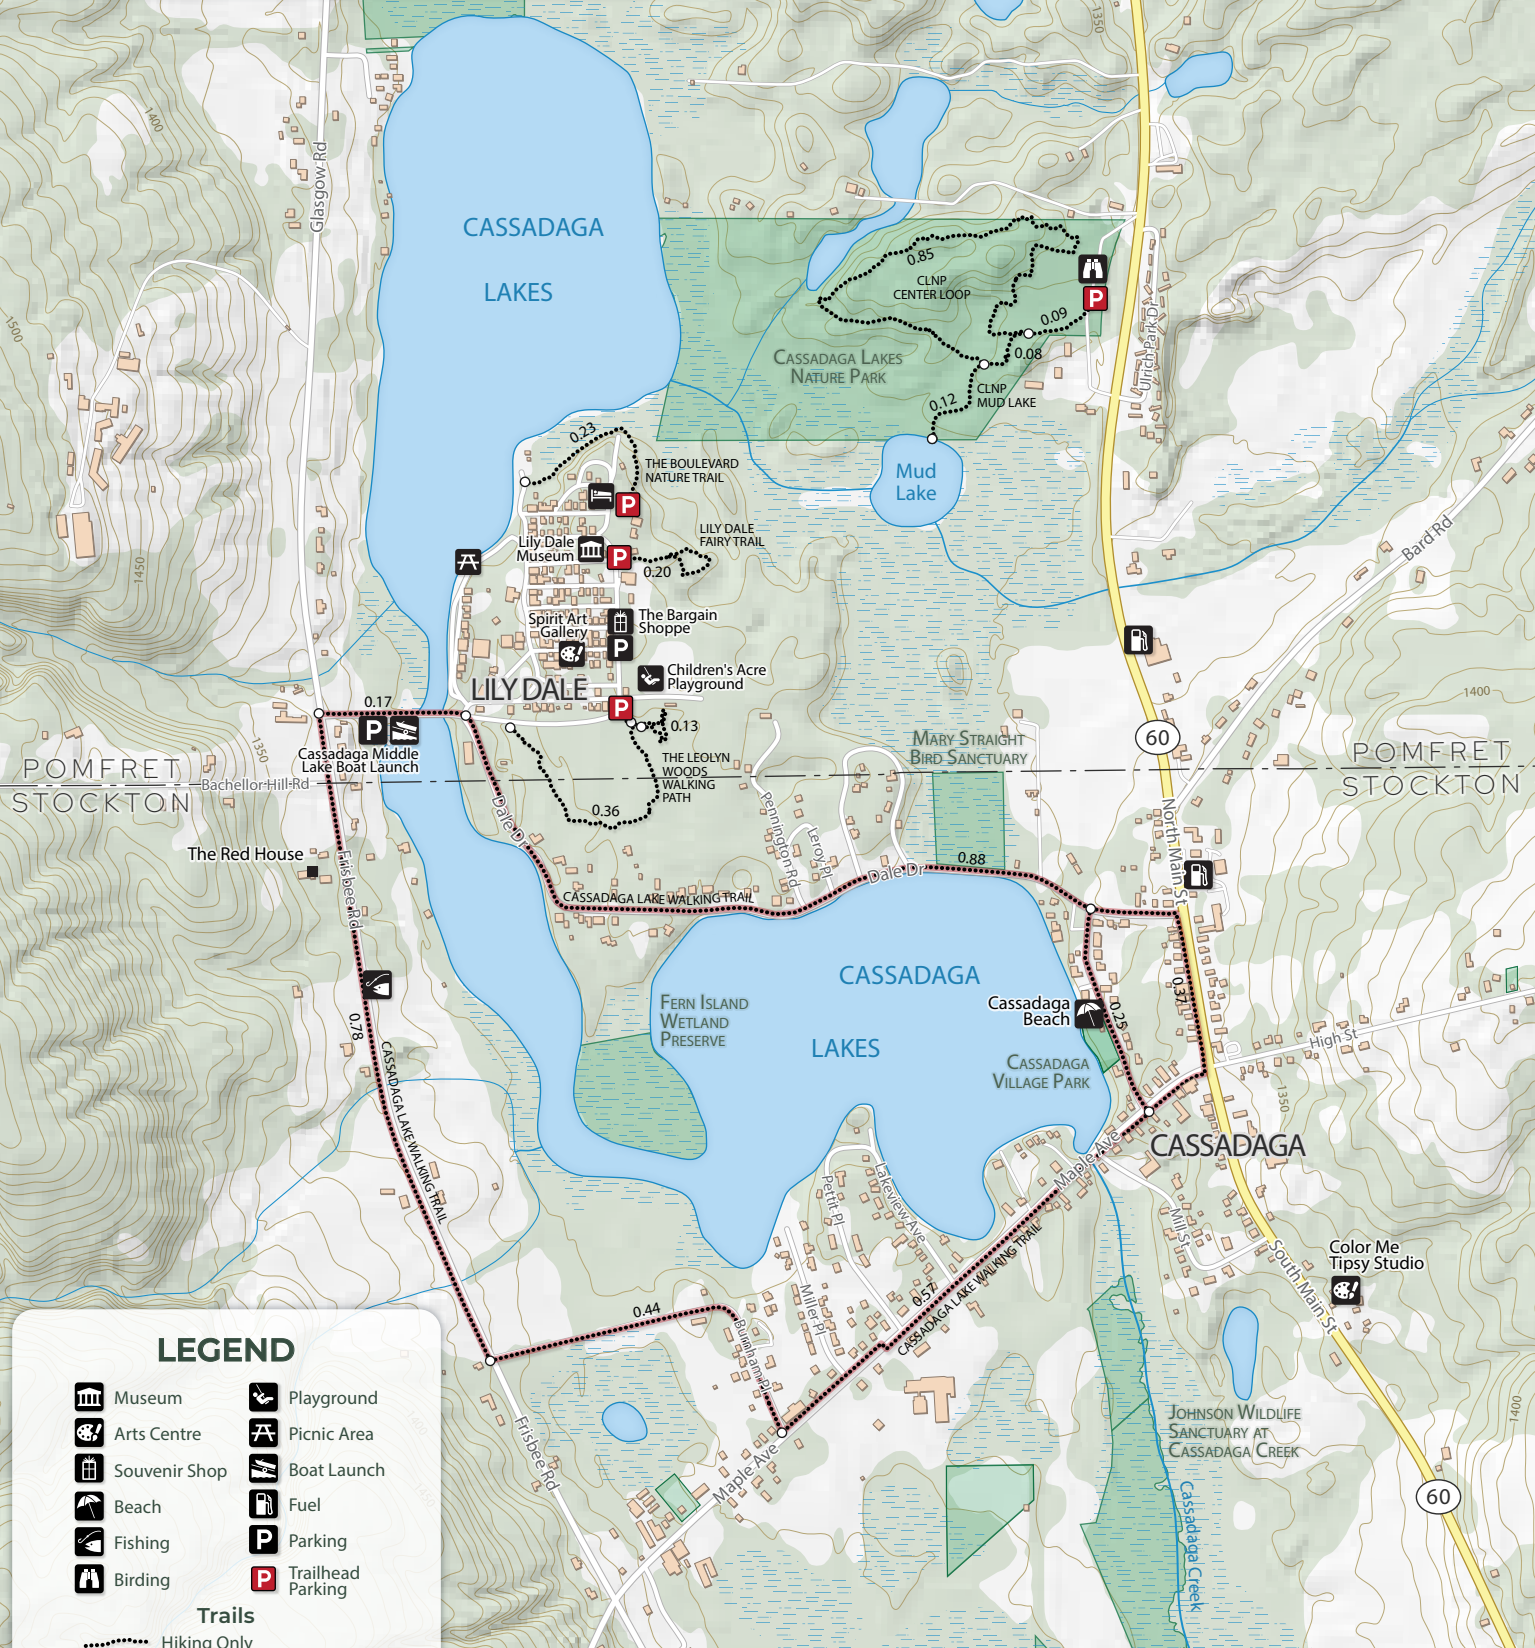

CASSADAGA LAKES TRAIL MAP

LEGEND

- | | | | |
|--|---------------|--|-------------------|
| | Museum | | Playground |
| | Arts Centre | | Picnic Area |
| | Souvenir Shop | | Boat Launch |
| | Beach | | Fuel |
| | Fishing | | Parking |
| | Birding | | Trailhead Parking |

Trails

- Hiking Only
- Hiking and MTB Only

Land Classes

- Foundation, Land Trust
Municipal or Private Land