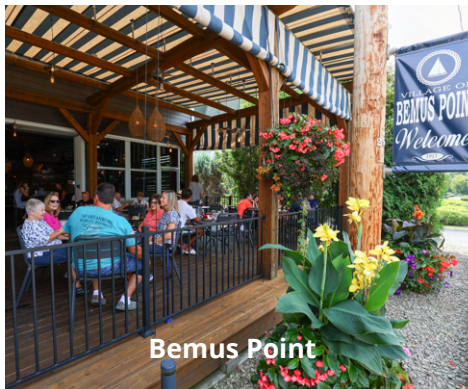

Bemus Point

Spend the morning, afternoon or a full day exploring Bemus Point which has many boutique shops. Also enjoy a meal at more than half a dozen restaurants right on Chautauqua Lake.

www.visitbemuspoint.com